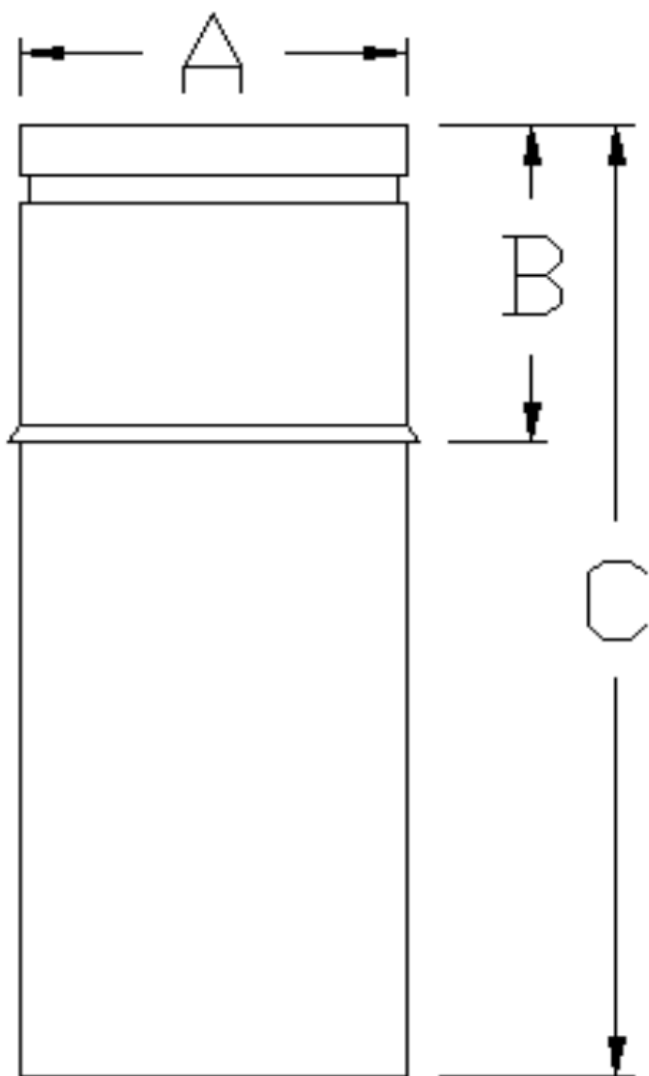

## VIC GROOVE TRANSITION

SIZE	A	B	C
2"	2.375	3	8
3"	3.5	4	8
4"	4.5	4	8
6"	6.625	5	12
8"	8.625	7	14.5
10"	10.75	8	15.5
12"	12.75	9	18