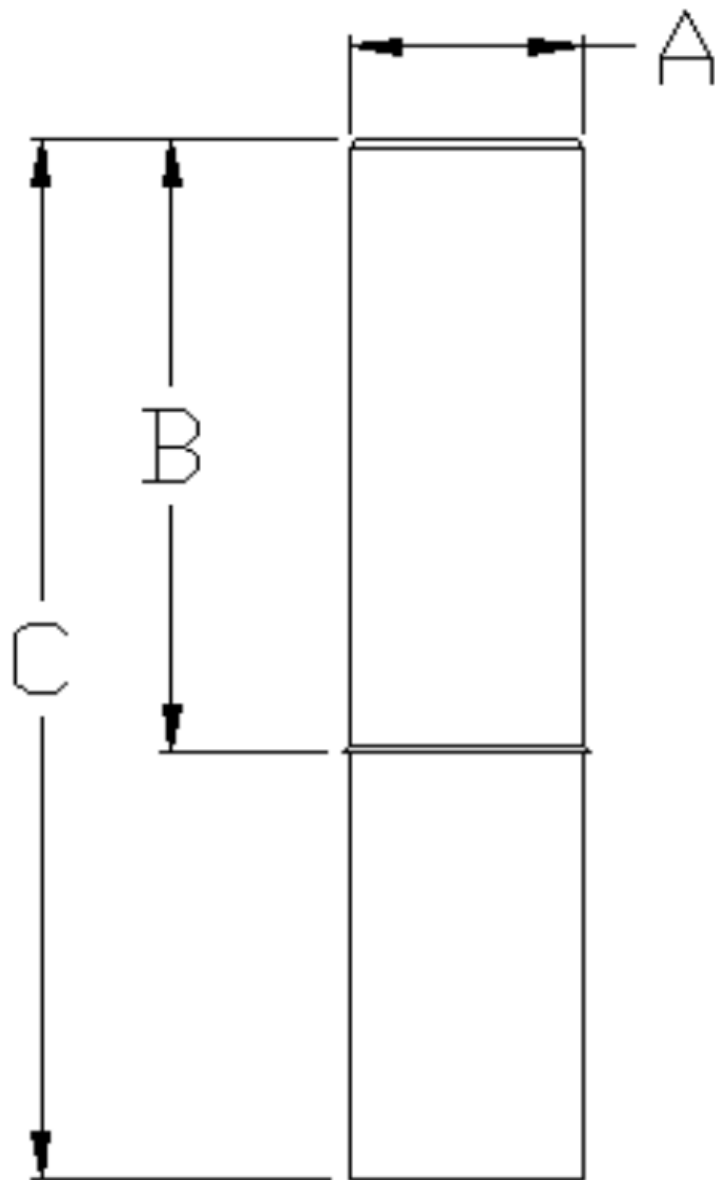

WELD ON ID BARB TRANSITION

SIZE	A	B	C
2"	2.375	9.375	13.875
4"	4.5	12	17
6"	6.625	16	23
8"	8.625	18	25.5
10"	10.75	20	27.5
12"	12.75	22	31
14"	14	24	33
16"	16	24	33
18"	18	24	34
20"	20	24	34